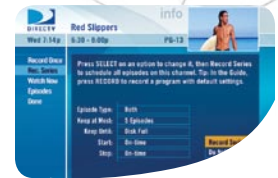

SERIES LINK™

Automatically record episodes of your favorite shows - even if the day or time changes. Record first run, repeats or both.