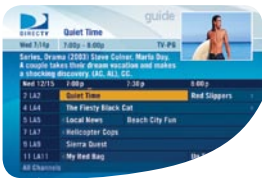

ADVANCED PROGRAM GUIDE®

View DIRECTV® channels - to watch or record - on one simple guide. Sneak a peak at what's coming with up to 14 days of program listings.